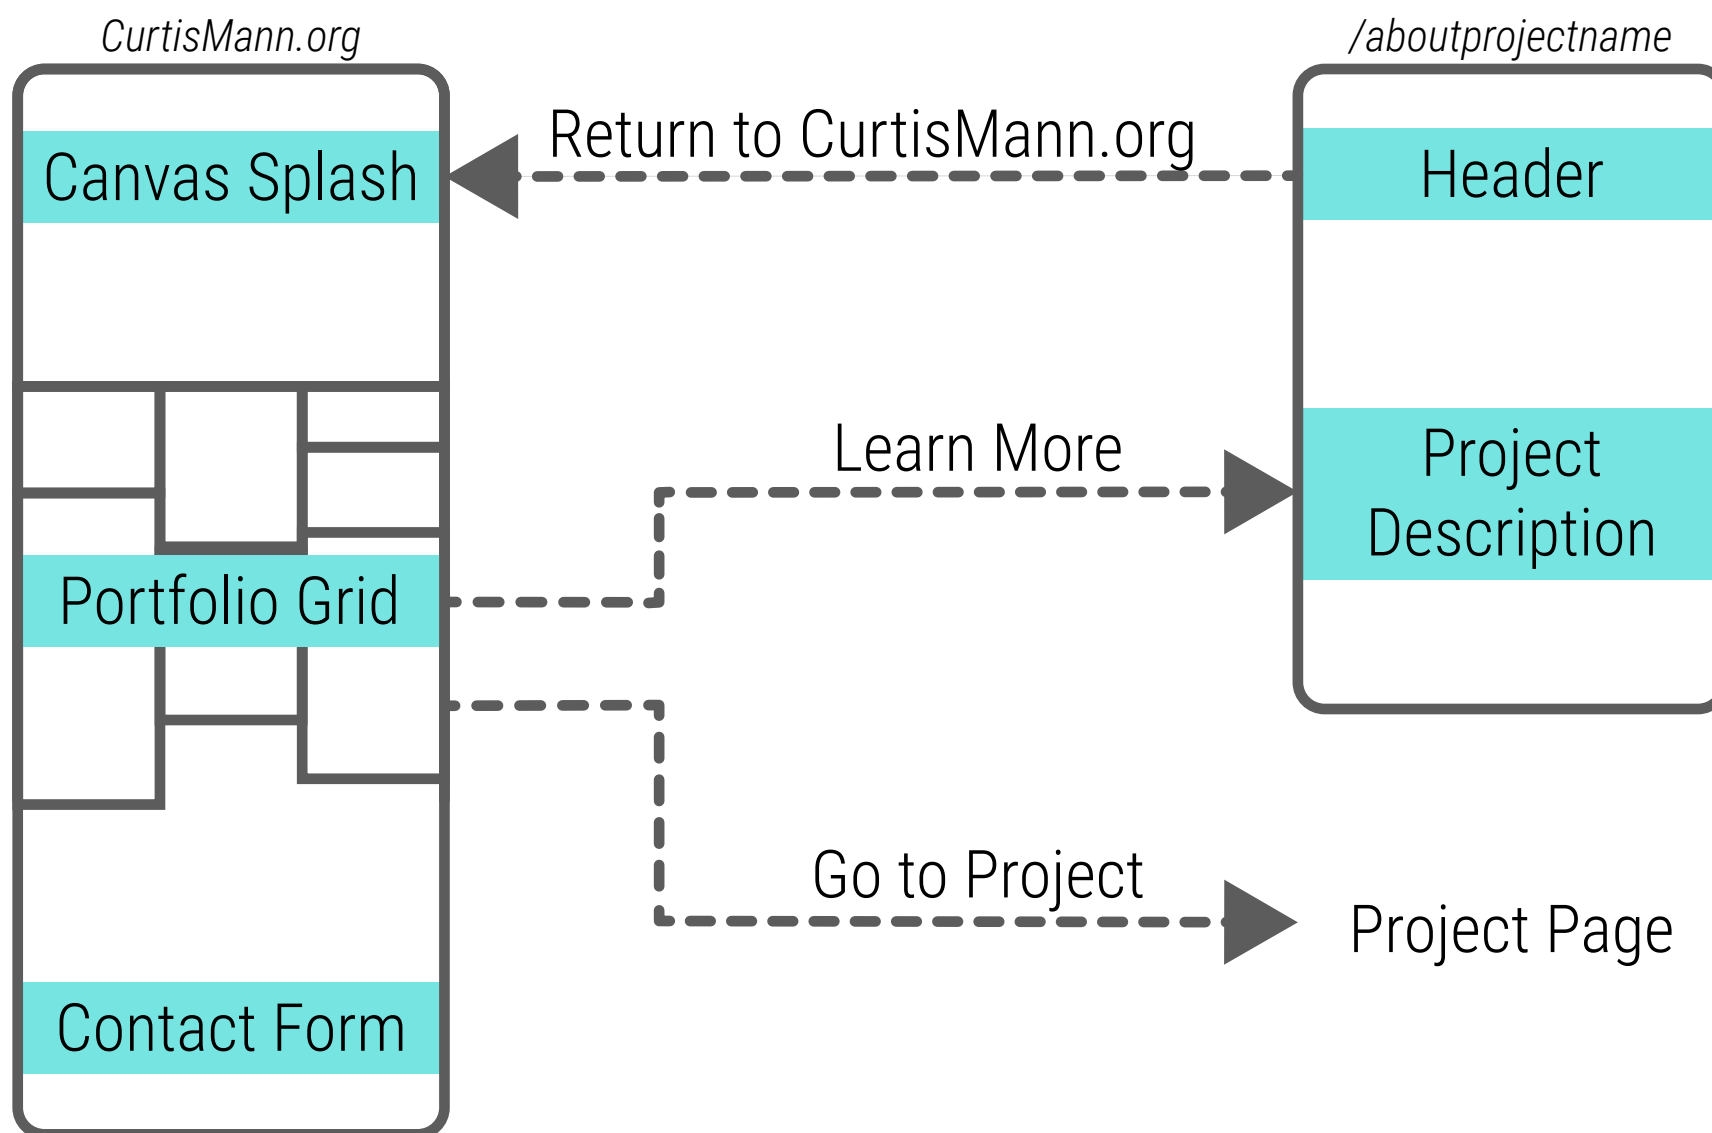

Sitemap and Styling

Roboto Condensed

200 & 200 *italic*
700 & 700 *italic*

1:1.5
em based
responsive
type scale

Favicon: